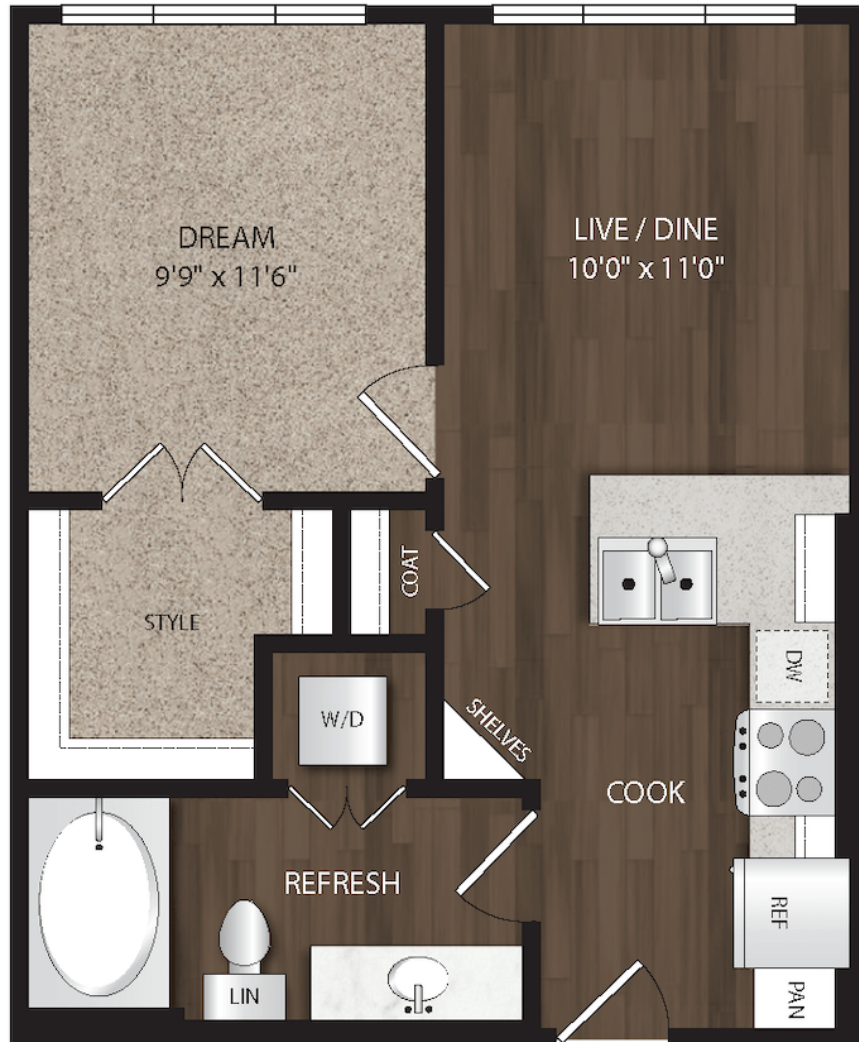

A1

1 BED | 1 BATH

536-578

SQ. FT.

the
dylan

3883 S Moody Ave | Portland, OR 97239

livedylanpdx.com

Floor plans are artist's rendering. All dimensions are approximate. Actual product and specifications may vary in dimension or detail. Not all features are available in every apartment. Prices and availability are subject to change. Please see a representative for details.