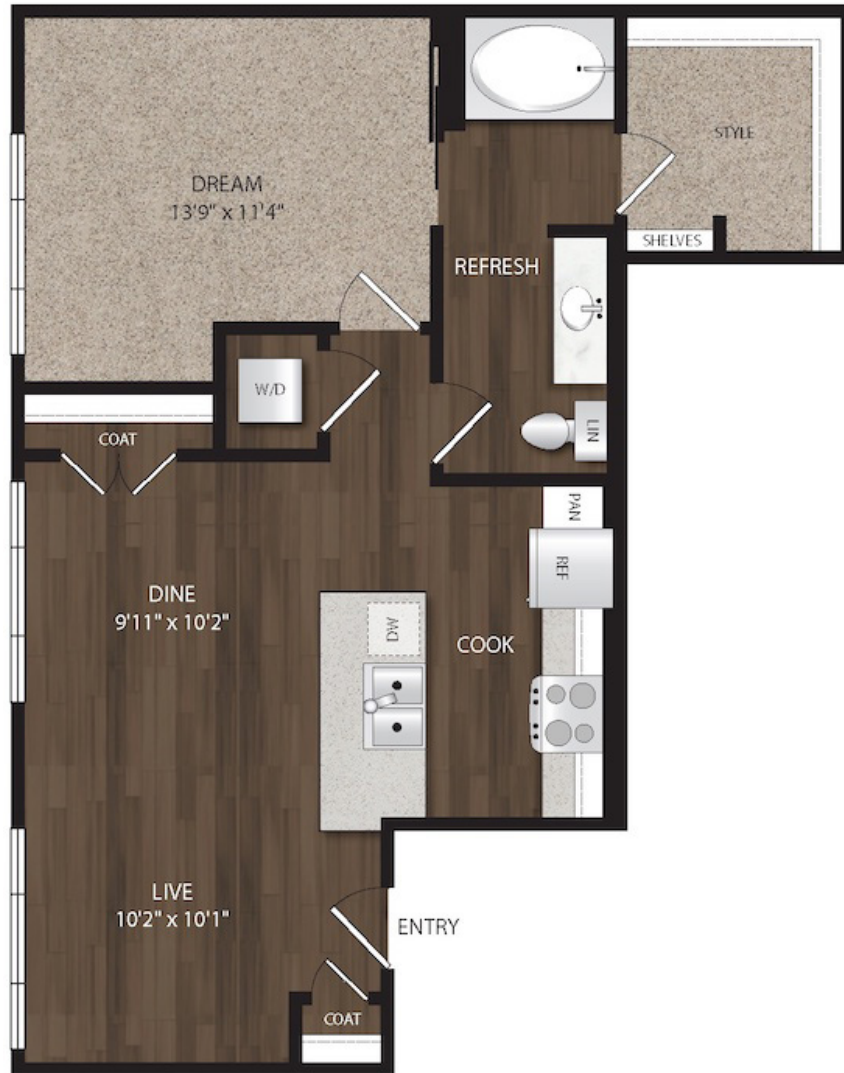

A10

1 BED | 1 BATH

757

SQ. FT.

the
dylan

3883 S Moody Ave | Portland, OR 97239

livedylanpdx.com

Floor plans are artist's rendering. All dimensions are approximate. Actual product and specifications may vary in dimension or detail. Not all features are available in every apartment. Prices and availability are subject to change. Please see a representative for details.