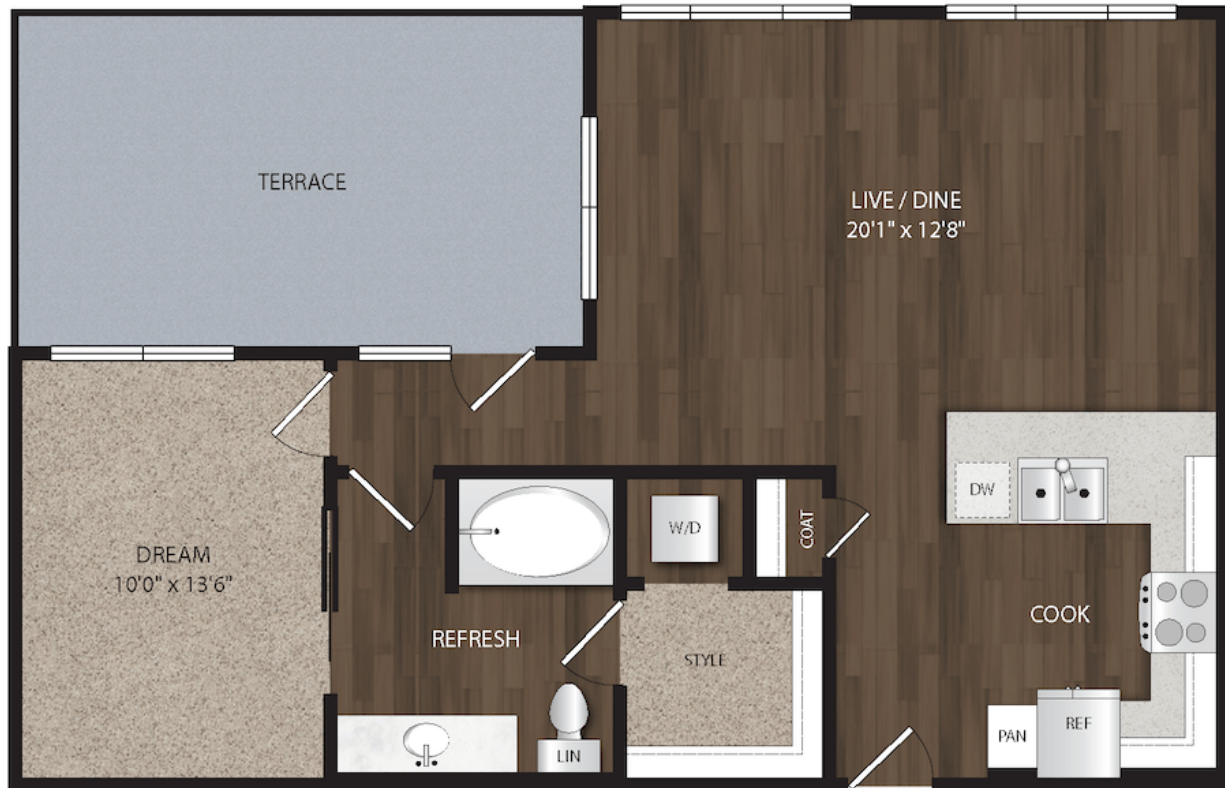

# A13

1 BED | 1 BATH

# 808

SQ. FT.

*the*  
**dylan**

3883 S Moody Ave | Portland, OR 97239

[livedylanpdx.com](http://livedylanpdx.com)

*Floor plans are artist's rendering. All dimensions are approximate. Actual product and specifications may vary in dimension or detail. Not all features are available in every apartment. Prices and availability are subject to change. Please see a representative for details.*