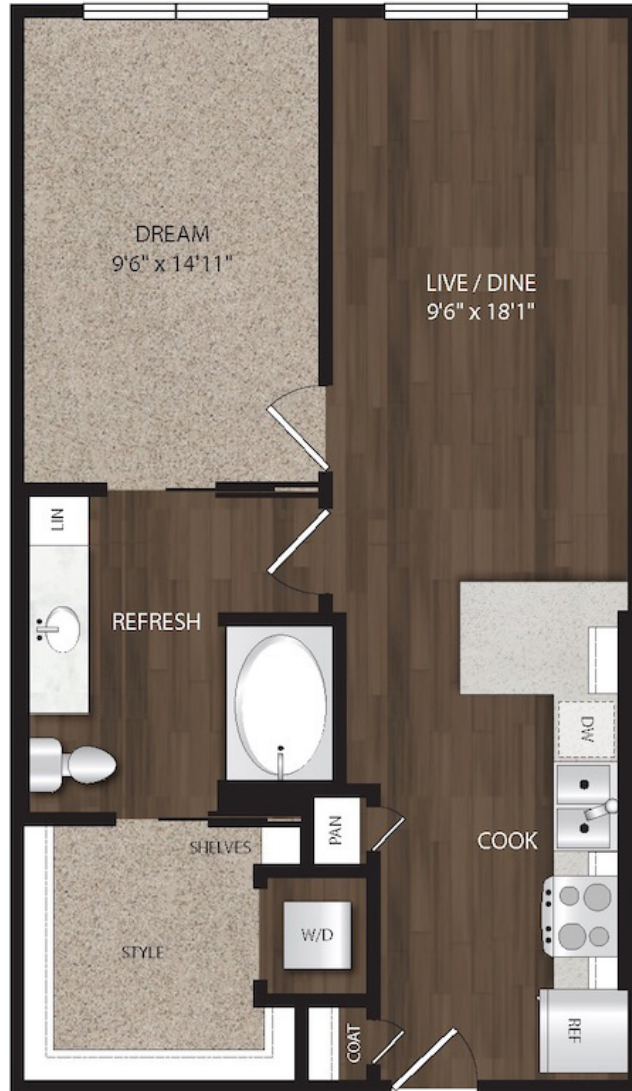

A7

1 BED | 1 BATH

712

SQ. FT.

the
dylan

3883 S Moody Ave | Portland, OR 97239

livedylanpdx.com

Floor plans are artist's rendering. All dimensions are approximate. Actual product and specifications may vary in dimension or detail. Not all features are available in every apartment. Prices and availability are subject to change. Please see a representative for details.