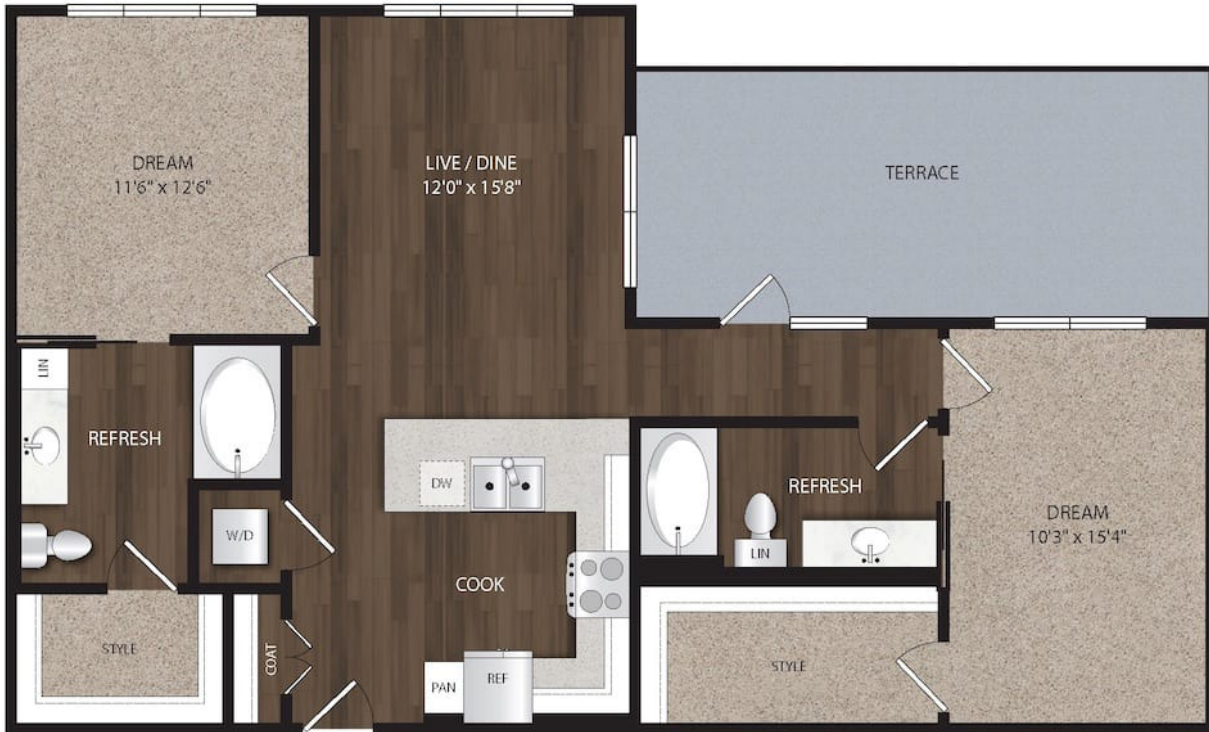

# B3

2 BED | 2 BATH

# 1080

SQ. FT.

the  
dylan

3883 S Moody Ave | Portland, OR 97239

[livedylanpdx.com](http://livedylanpdx.com)

*Floor plans are artist's rendering. All dimensions are approximate. Actual product and specifications may vary in dimension or detail. Not all features are available in every apartment. Prices and availability are subject to change. Please see a representative for details.*