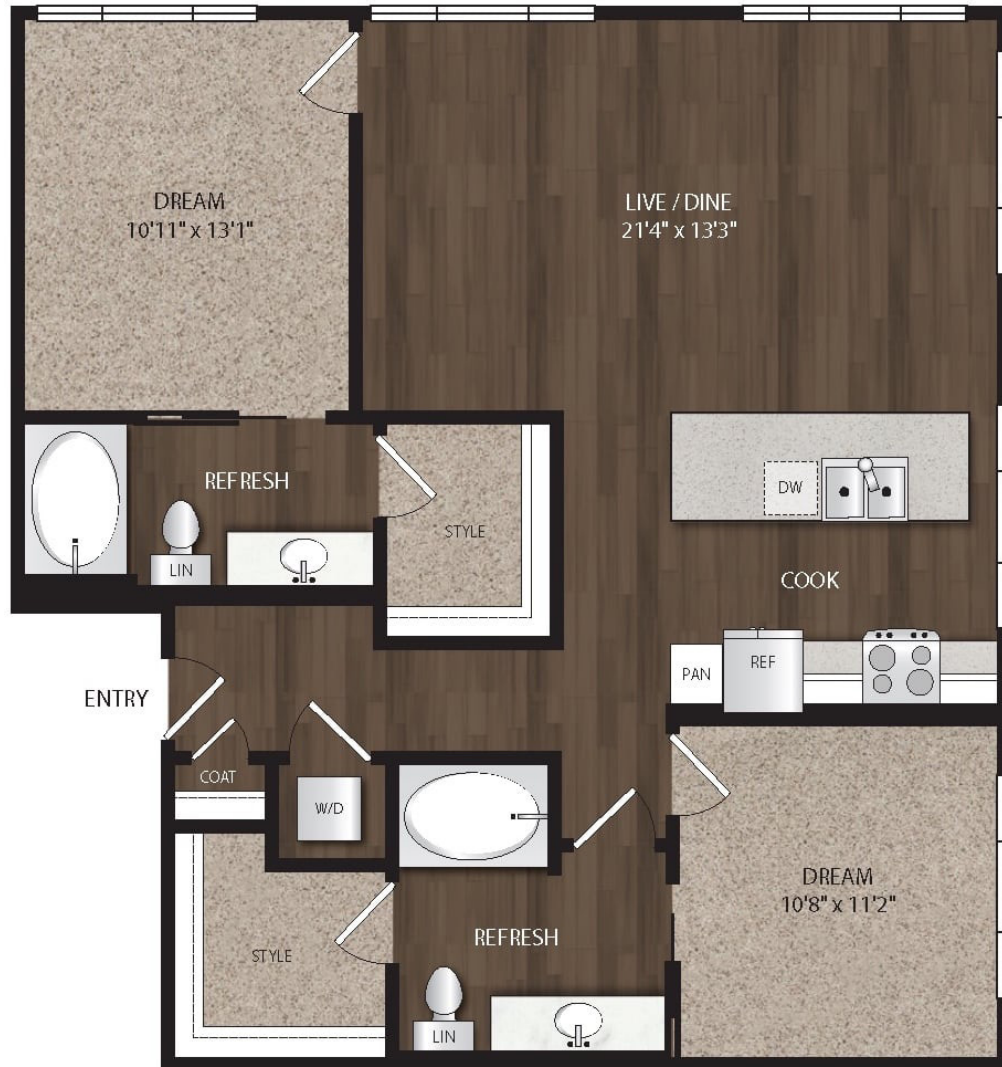

# B5.1

2 BED | 2 BATH

# 1120-1168

SQ. FT.

*the*  
**dylan**

3883 S Moody Ave | Portland, OR 97239

[livedylanpdx.com](http://livedylanpdx.com)

*Floor plans are artist's rendering. All dimensions are approximate. Actual product and specifications may vary in dimension or detail. Not all features are available in every apartment. Prices and availability are subject to change. Please see a representative for details.*