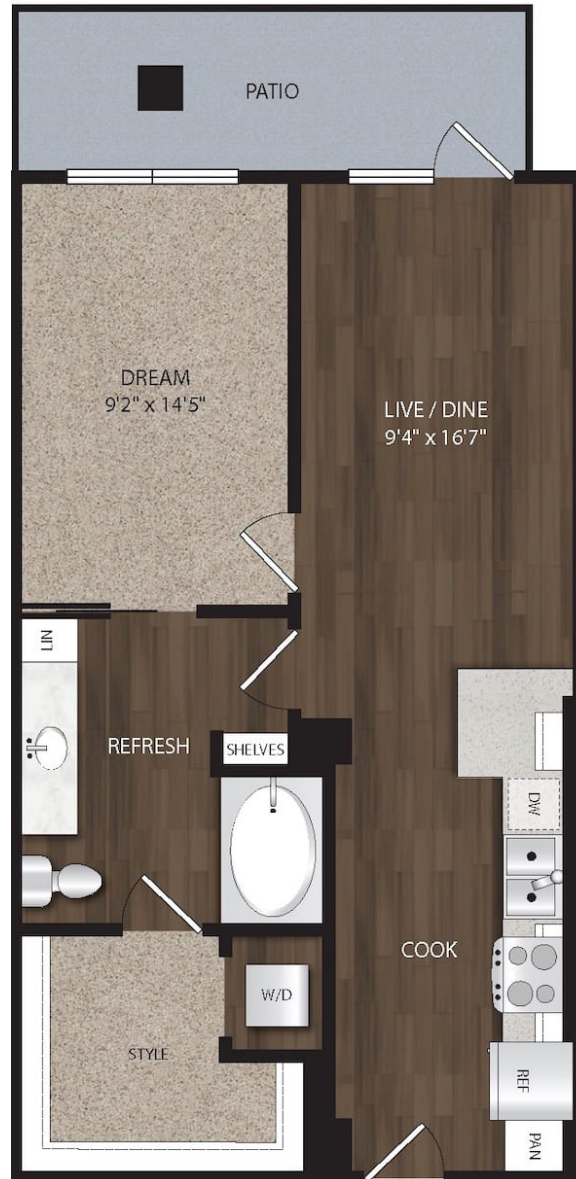

# P-A10

1 BED | 1 BATH

# 695

SQ. FT.

*the*  
**dylan**

3883 S Moody Ave | Portland, OR 97239

[livedylanpdx.com](http://livedylanpdx.com)

*Floor plans are artist's rendering. All dimensions are approximate. Actual product and specifications may vary in dimension or detail. Not all features are available in every apartment. Prices and availability are subject to change. Please see a representative for details.*