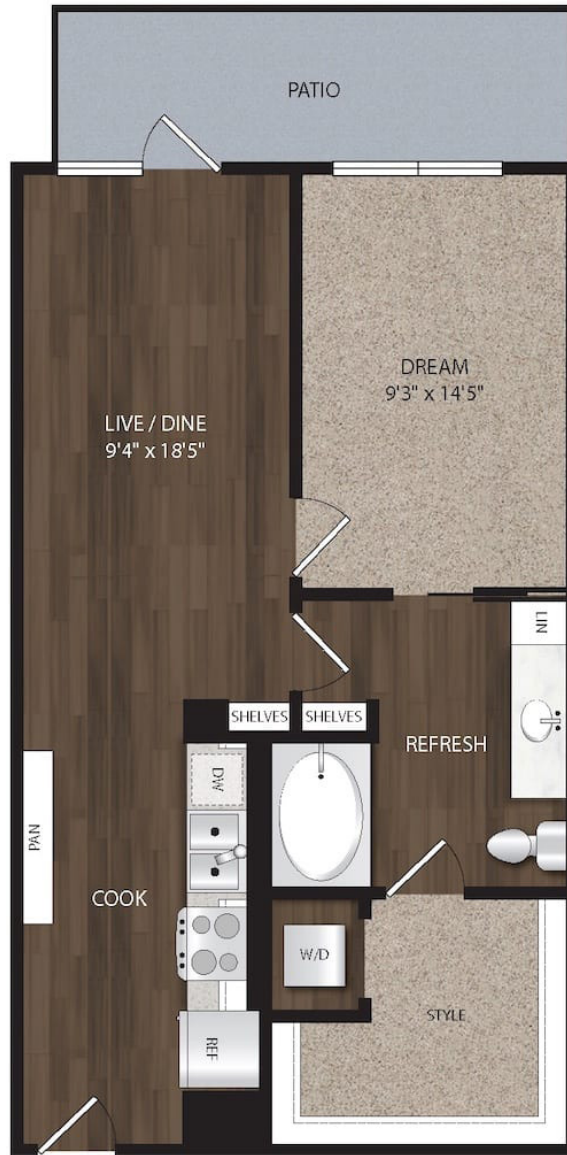

P-A11

1 BED | 1 BATH

698

SQ. FT.

the
dylan

3883 S Moody Ave | Portland, OR 97239

livedylanpdx.com

Floor plans are artist's rendering. All dimensions are approximate. Actual product and specifications may vary in dimension or detail. Not all features are available in every apartment. Prices and availability are subject to change. Please see a representative for details.