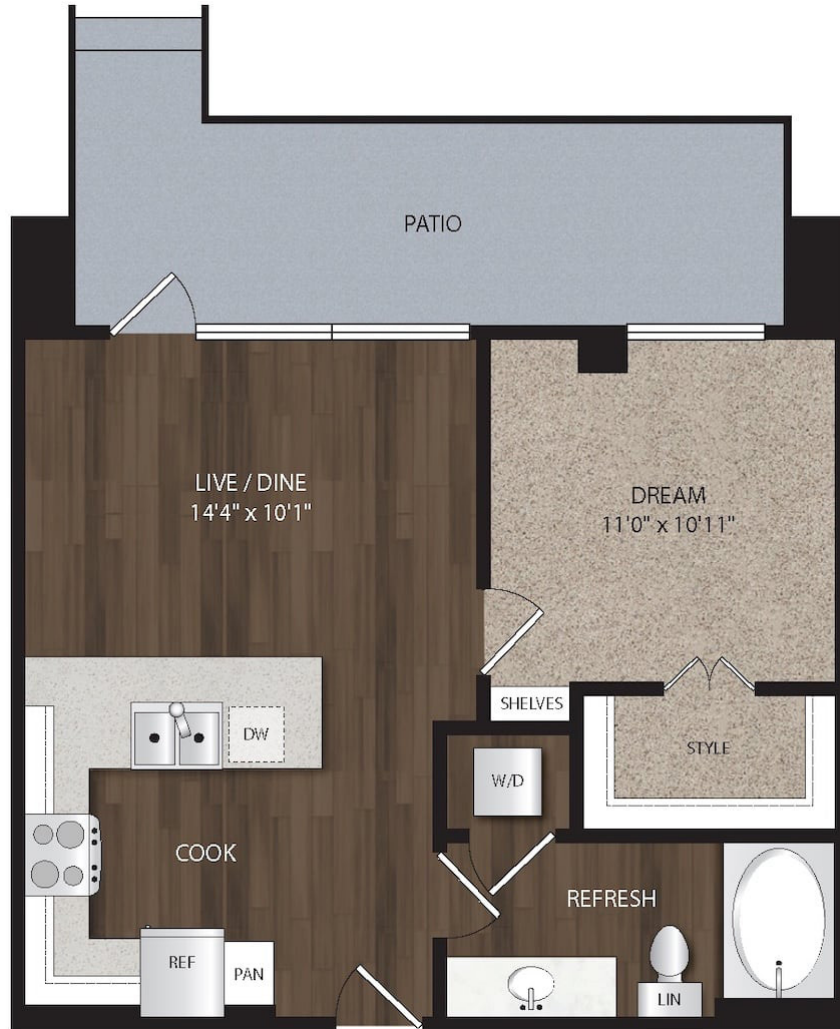

P-A2

1 BED | 1 BATH

600

SQ. FT.

the
dylan

3883 S Moody Ave | Portland, OR 97239

livedylanpdx.com

Floor plans are artist's rendering. All dimensions are approximate. Actual product and specifications may vary in dimension or detail. Not all features are available in every apartment. Prices and availability are subject to change. Please see a representative for details.