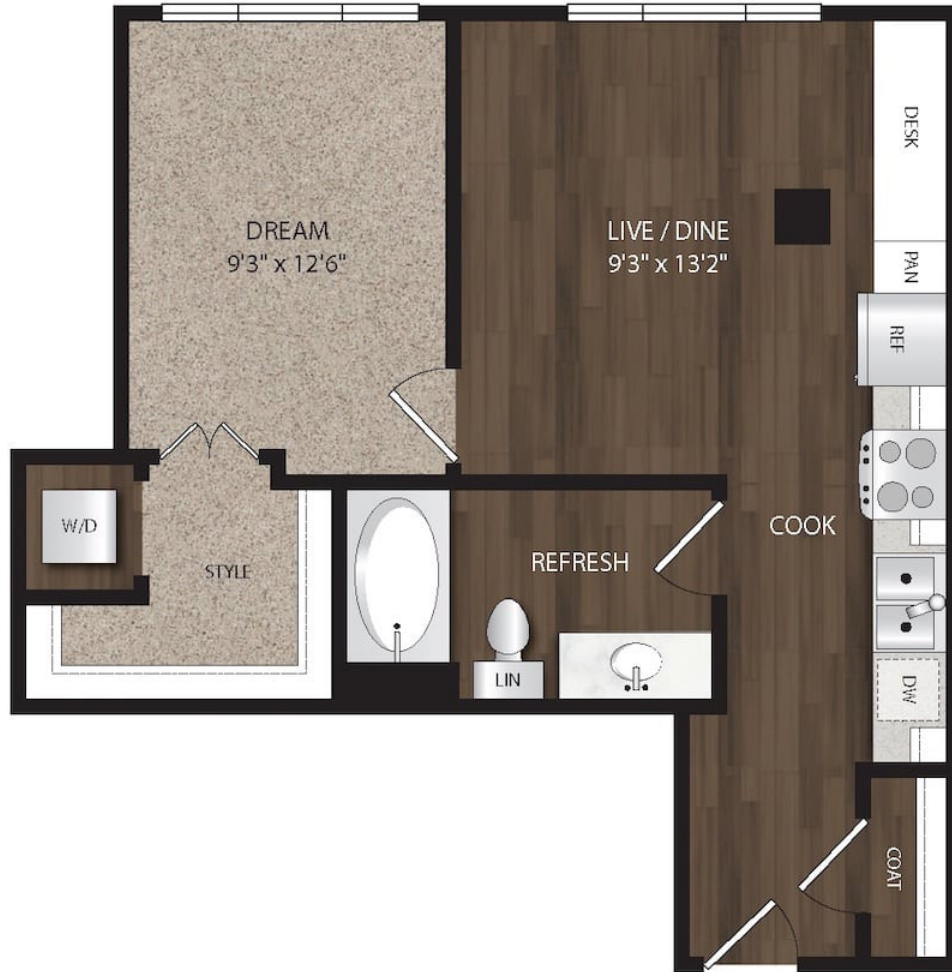

# P-A3

1 BED | 1 BATH

# 608

SQ. FT.

*the*  
**dylan**

3883 S Moody Ave | Portland, OR 97239

[livedylanpdx.com](http://livedylanpdx.com)

*Floor plans are artist's rendering. All dimensions are approximate. Actual product and specifications may vary in dimension or detail. Not all features are available in every apartment. Prices and availability are subject to change. Please see a representative for details.*