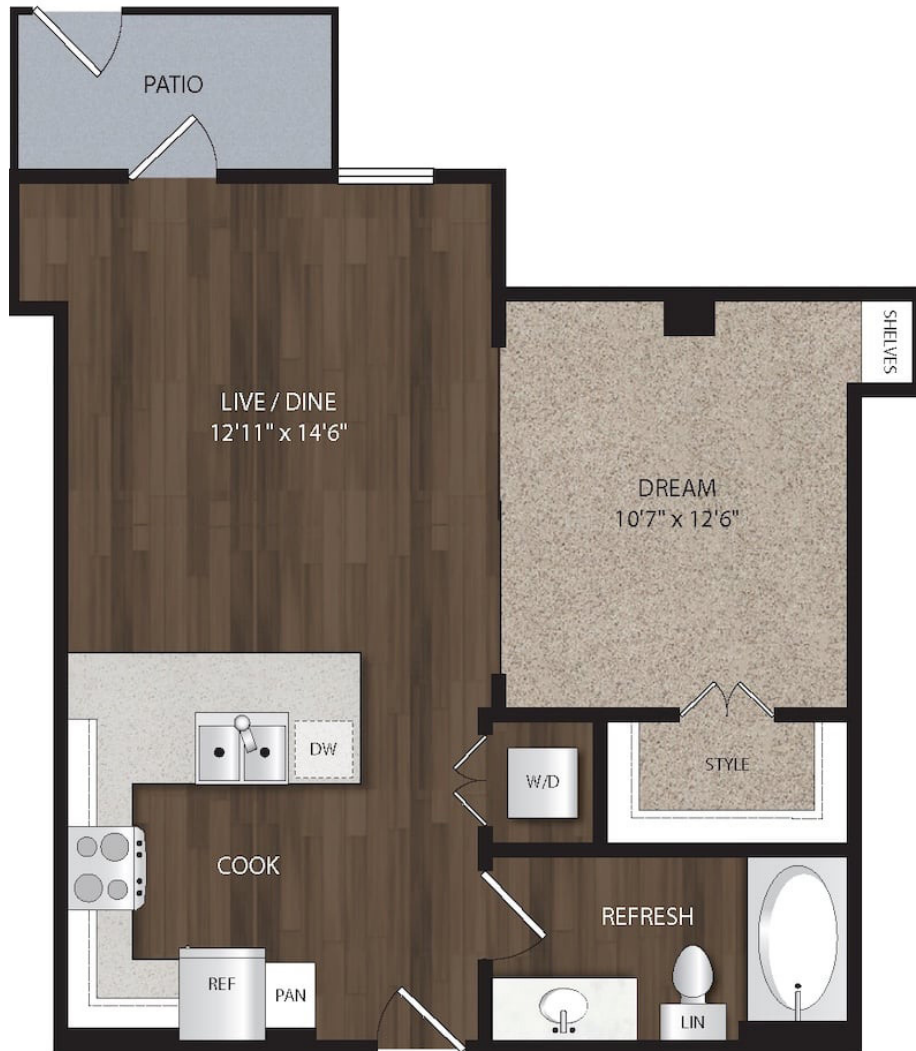

P-A7

1 BED | 1 BATH

653

SQ. FT.

the
dylan

3883 S Moody Ave | Portland, OR 97239

livedylanpdx.com

Floor plans are artist's rendering. All dimensions are approximate. Actual product and specifications may vary in dimension or detail. Not all features are available in every apartment. Prices and availability are subject to change. Please see a representative for details.