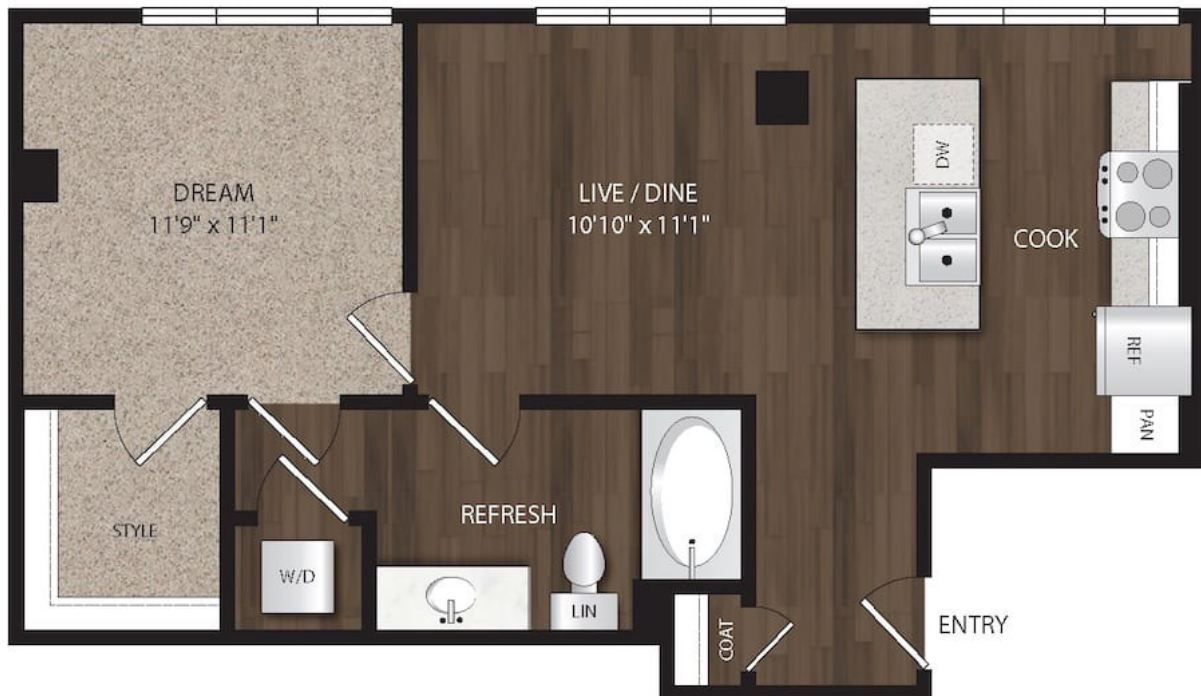

P-A8

1 BED | 1 BATH

659

SQ. FT.

the
dylan

3883 S Moody Ave | Portland, OR 97239

livedylanpdx.com

Floor plans are artist's rendering. All dimensions are approximate. Actual product and specifications may vary in dimension or detail. Not all features are available in every apartment. Prices and availability are subject to change. Please see a representative for details.