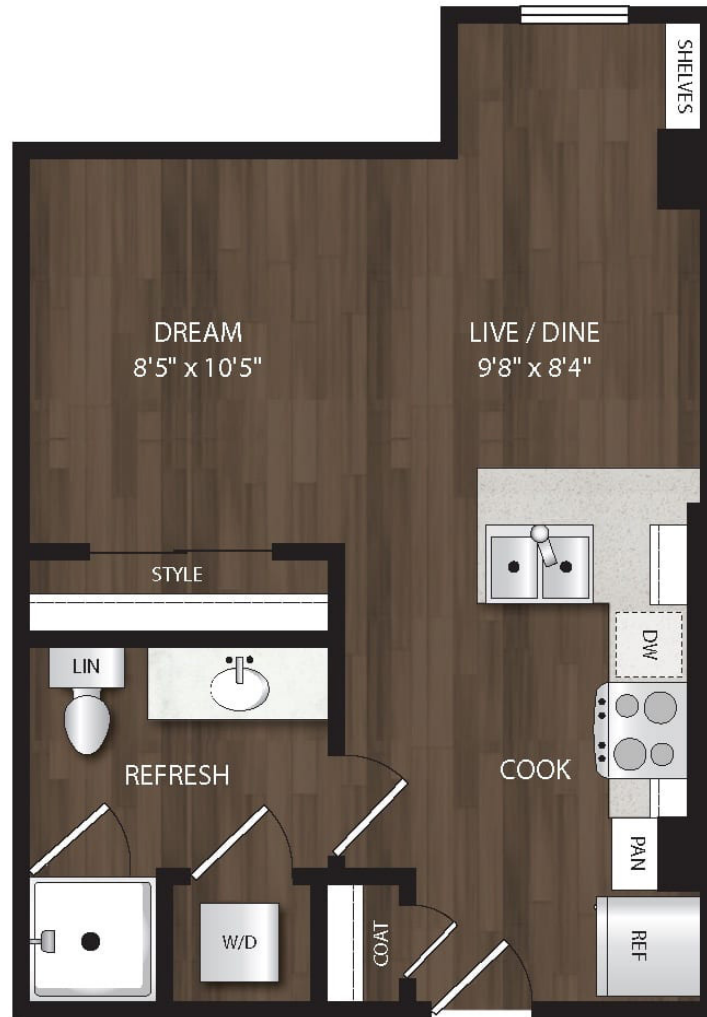

# P-S1.1

STUDIO | 1 BATH

# 474-481

SQ. FT.

*the*  
**dylan**

3883 S Moody Ave | Portland, OR 97239

[livedylanpdx.com](http://livedylanpdx.com)

*Floor plans are artist's rendering. All dimensions are approximate. Actual product and specifications may vary in dimension or detail. Not all features are available in every apartment. Prices and availability are subject to change. Please see a representative for details.*